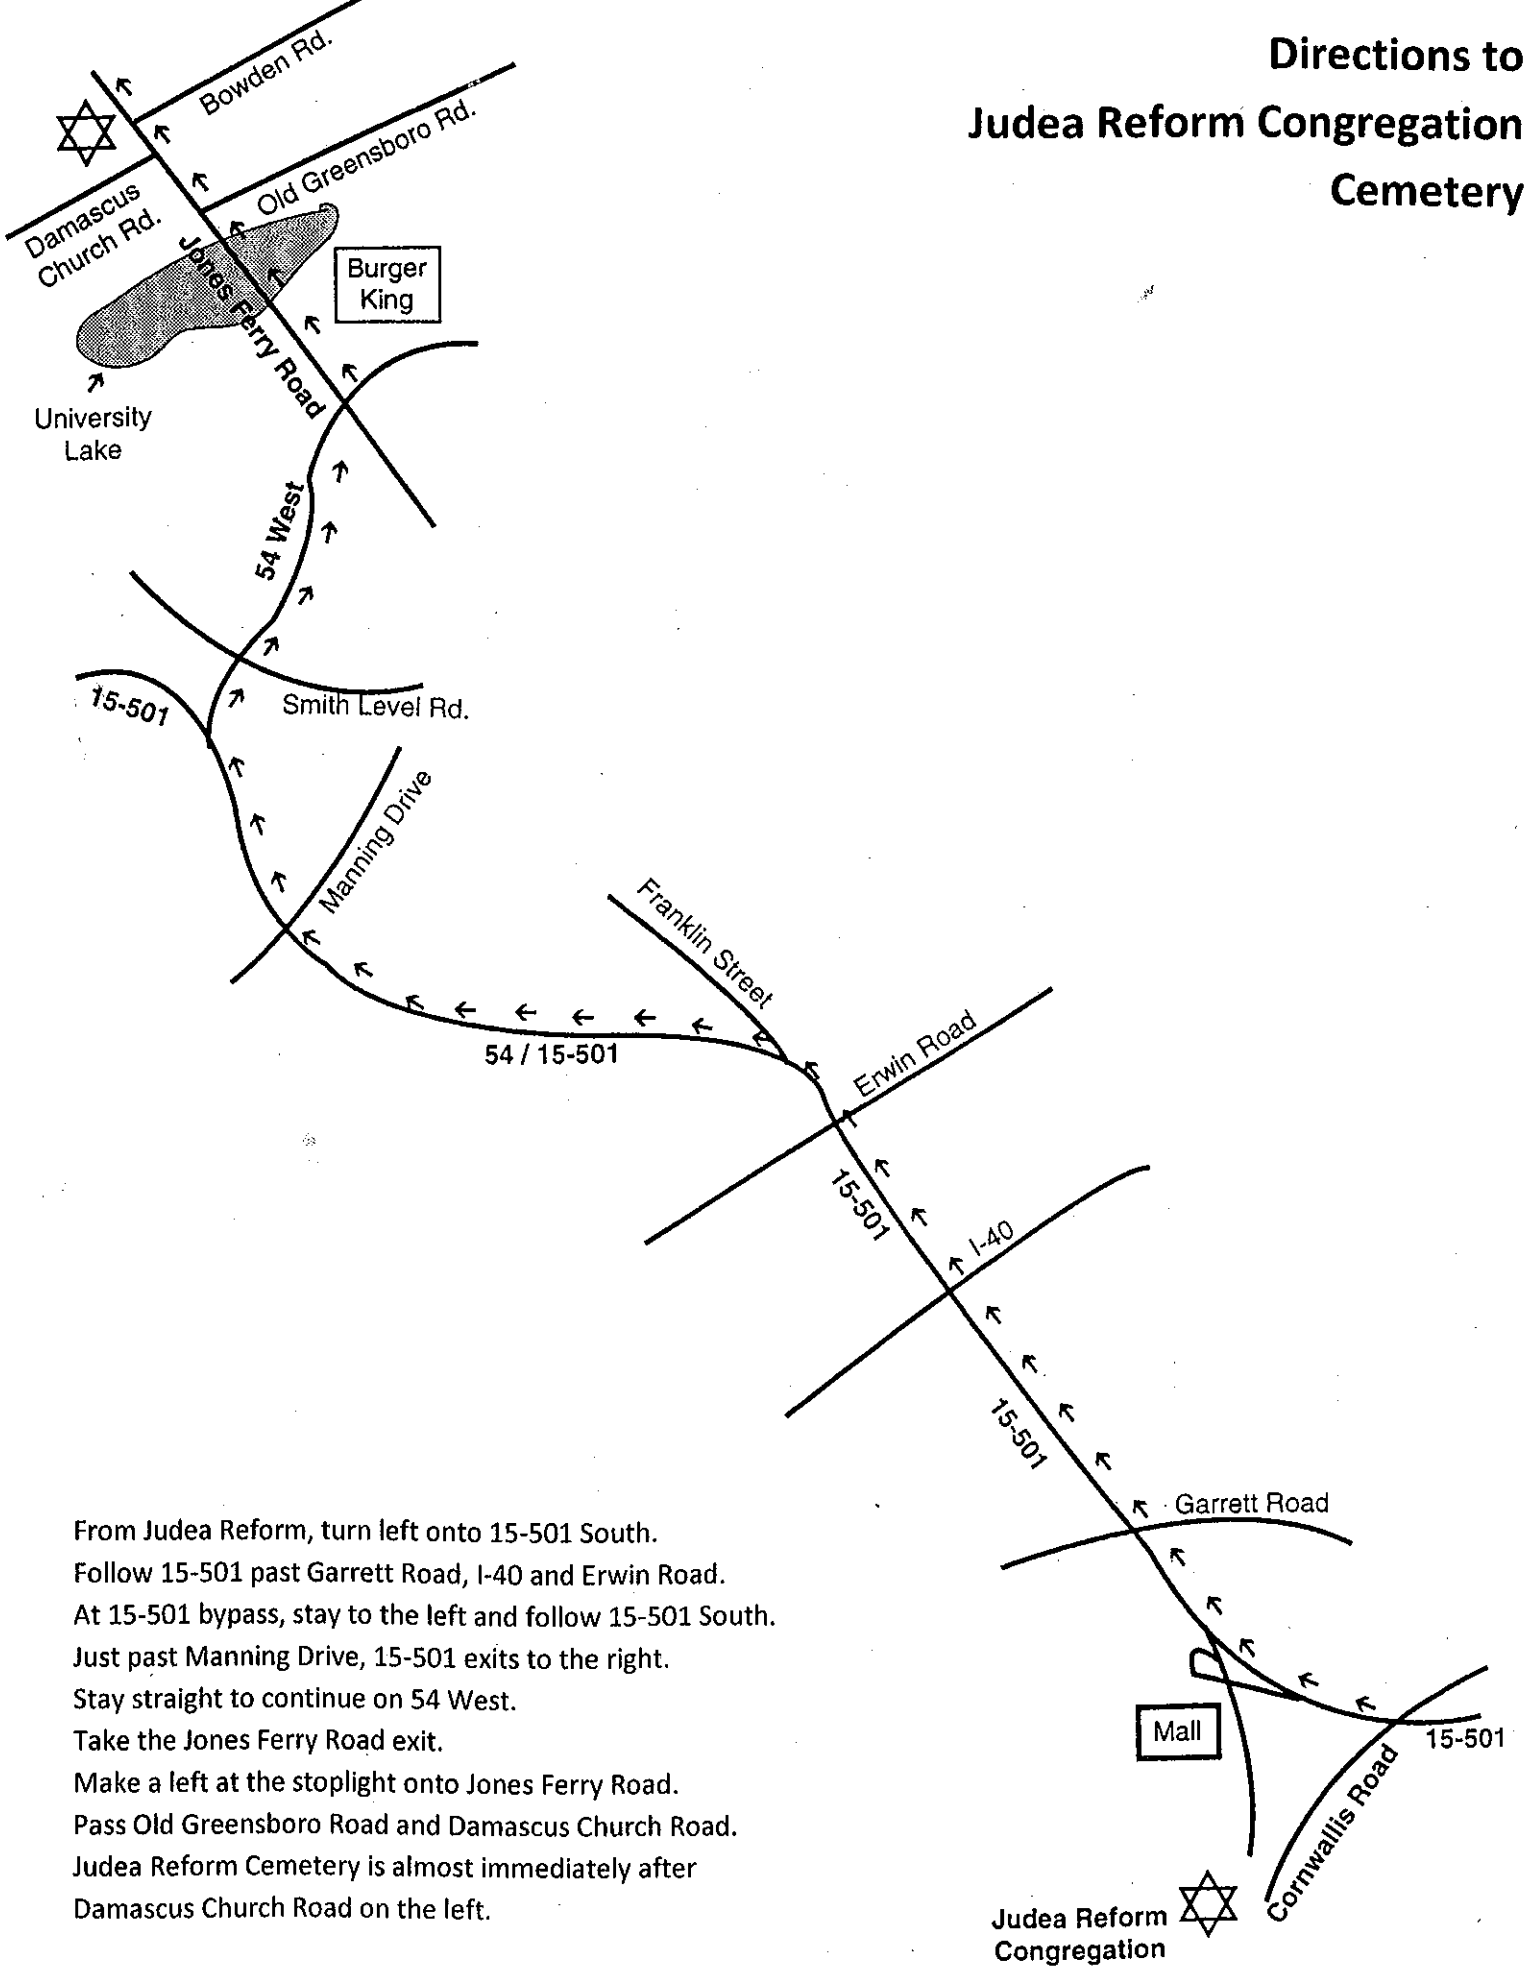

Directions to Judea Reform Congregation Cemetery

From Judea Reform, turn left onto 15-501 South.
 Follow 15-501 past Garrett Road, I-40 and Erwin Road.
 At 15-501 bypass, stay to the left and follow 15-501 South.
 Just past Manning Drive, 15-501 exits to the right.
 Stay straight to continue on 54 West.
 Take the Jones Ferry Road exit.
 Make a left at the stoplight onto Jones Ferry Road.
 Pass Old Greensboro Road and Damascus Church Road.
 Judea Reform Cemetery is almost immediately after
 Damascus Church Road on the left.